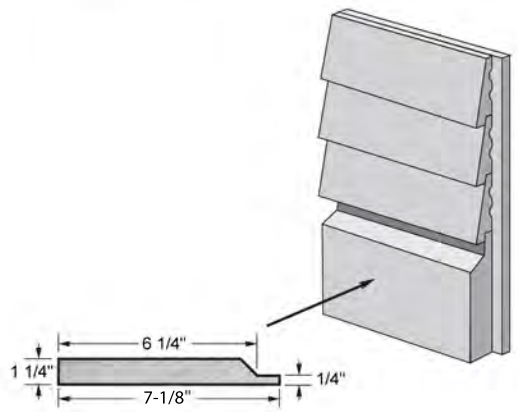

F R A S E R
W O O D S I D I N G
QUALITY THAT SHOWS WE CARE

Inside corner trim

Inside or outside corner trim

Inside and outside corner trim

Window trim

Victorian trim

Skirt board

Fascia trim

Skirt board -
Installation on masonry

F R A S E R
W O O D S I D I N G

"Exceptional Beauty. Uncompromised Quality"

Header

6" Header

Dimensions

Thickness :	1 5/16"
Height :	5 1/4"

7" Header

Dimensions

Thickness :	1 5/16"
Height :	6 1/4"

F R A S E R
W O O D S I D I N G

"Exceptional Beauty. Uncompromised Quality"

EZ Corner (1:2 scale)

EZ Corner

Dimensions

Thickness :	1 1/8"
Height :	5"

Thickness :	3/4"
Height :	4 1/4"

6" Crown

Dimensions

Thickness :	3/4"
Height :	5 1/4"

F R A S E R
W O O D S I D I N G

"Exceptional Beauty. Uncompromised Quality"

Casing

4" Casing