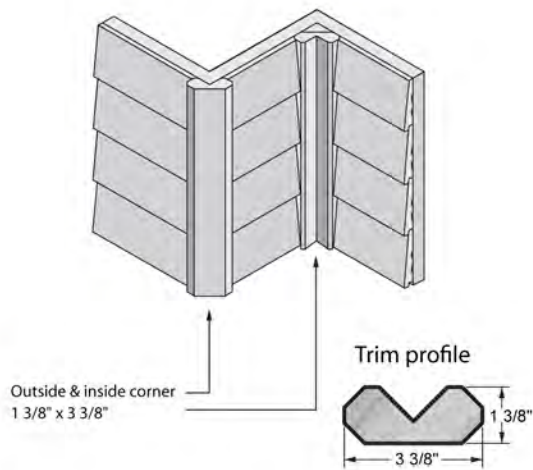

F R A S E R
W O O D S I D I N G
QUALITY THAT SHOWS WE CARE

Inside corner trim

Inside or outside corner trim

Inside and outside corner trim

Window trim

Victorian trim

Skirt board

Fascia trim

Skirt board -
Installation on masonry

F R A S E R
W O O D S I D I N G

"Exceptional Beauty. Uncompromised Quality"

Header

6" Header

Dimensions

Thickness :	1 5/16"
Height :	5 1/4"

7" Header

Dimensions

Thickness :	1 5/16"
Height :	6 1/4"

F R A S E R
W O O D S I D I N G

"Exceptional Beauty. Uncompromised Quality"

EZ Corner (1:2 scale)

EZ Corner

Dimensions

Thickness :	1 1/8"
Height :	5"

Thickness :	3/4"
Height :	4 1/4"

6" Crown

Dimensions

Thickness :	3/4"
Height :	5 1/4"

F R A S E R
W O O D S I D I N G

"Exceptional Beauty. Uncompromised Quality"

Casing

4" Casing