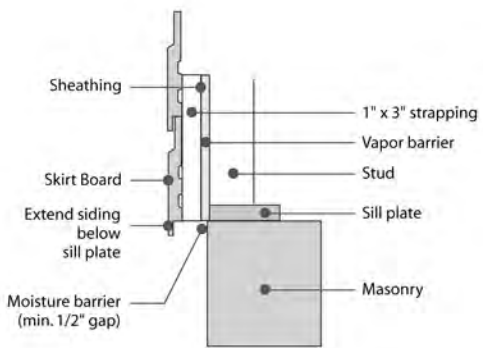

F R A S E R
W O O D S I D I N G
QUALITY THAT SHOWS WE CARE

Inside corner trim

Inside or outside corner trim

Inside and outside corner trim

Window trim

Victorian trim

Skirt board

Fascia trim

Skirt board -
Installation on masonry

F R A S E R
W O O D S I D I N G

"Exceptional Beauty. Uncompromised Quality"

Header

6" Header

Dimensions

Thickness :	1 5/16"
Height :	5 1/4"

7" Header

Dimensions

Thickness :	1 5/16"
Height :	6 1/4"

F R A S E R
W O O D S I D I N G

"Exceptional Beauty. Uncompromised Quality"

EZ Corner (1:2 scale)

EZ Corner

Dimensions

Thickness :	1 1/8"
Height :	5"