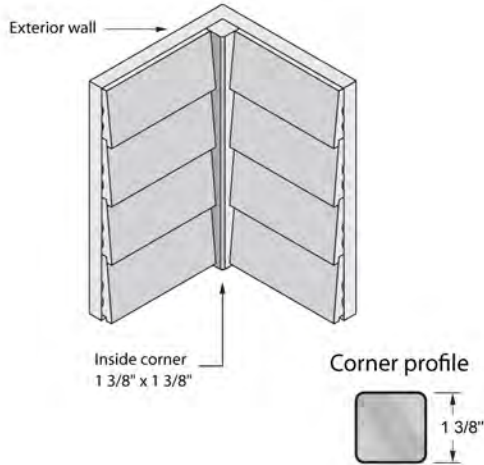

F R A S E R
W O O D S I D I N G
QUALITY THAT SHOWS WE CARE

Inside corner trim

Inside or outside corner trim

Inside and outside corner trim

Window trim

Victorian trim

Skirt board

Fascia trim

Skirt board -
Installation on masonry

F R A S E R
W O O D S I D I N G

"Exceptional Beauty. Uncompromised Quality"

Header

6" Header

Dimensions

Thickness :	1 5/16"
Height :	5 1/4"

7" Header

Dimensions

Thickness :	1 5/16"
Height :	6 1/4"

F R A S E R
W O O D S I D I N G

"Exceptional Beauty. Uncompromised Quality"

EZ Corner (1:2 scale)

EZ Corner

Dimensions

Thickness :	1 1/8"
Height :	5"

Thickness :	3/4"
Height :	4 1/4"

6" Crown

Dimensions

Thickness :	3/4"
Height :	5 1/4"

F R A S E R
W O O D S I D I N G

"Exceptional Beauty. Uncompromised Quality"

Casing

4" Casing