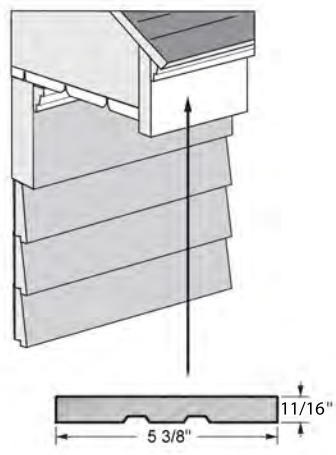

F R A S E R
W O O D S I D I N G
QUALITY THAT SHOWS WE CARE

Inside corner trim

Inside or outside corner trim

Inside and outside corner trim

Window trim

Victorian trim

Skirt board

Fascia trim

Skirt board -
Installation on masonry

F R A S E R
W O O D S I D I N G

"Exceptional Beauty. Uncompromised Quality"

Header

6" Header

Dimensions

Thickness :	1 5/16"
Height :	5 1/4"

7" Header

Dimensions

Thickness :	1 5/16"
Height :	6 1/4"

F R A S E R
W O O D S I D I N G

"Exceptional Beauty. Uncompromised Quality"

EZ Corner (1:2 scale)

EZ Corner

Dimensions

Thickness :	1 1/8"
Height :	5"

Thickness :	3/4"
Height :	4 1/4"

6" Crown

Dimensions

Thickness :	3/4"
Height :	5 1/4"

F R A S E R
W O O D S I D I N G

"Exceptional Beauty. Uncompromised Quality"

Casing

4" Casing