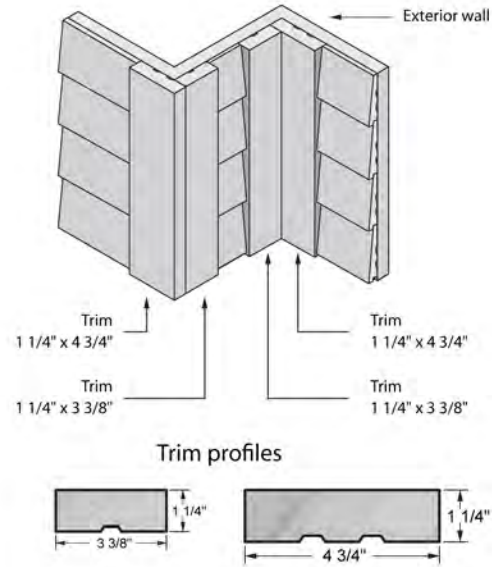

F R A S E R
W O O D S I D I N G
QUALITY THAT SHOWS WE CARE

Inside corner trim

Inside or outside corner trim

Inside and outside corner trim

Window trim

Victorian trim

Skirt board

Fascia trim

Skirt board -
Installation on masonry

F R A S E R
W O O D S I D I N G

"Exceptional Beauty. Uncompromised Quality"

Header

6" Header

Dimensions

Thickness :	1 5/16"
Height :	5 1/4"

7" Header

Dimensions

Thickness :	1 5/16"
Height :	6 1/4"

F R A S E R
W O O D S I D I N G

"Exceptional Beauty. Uncompromised Quality"

EZ Corner (1:2 scale)

EZ Corner

Dimensions

Thickness :	1 1/8"
Height :	5"

Thickness :	3/4"
Height :	4 1/4"

6" Crown

Dimensions

Thickness :	3/4"
Height :	5 1/4"

F R A S E R
W O O D S I D I N G

"Exceptional Beauty. Uncompromised Quality"

Casing

4" Casing