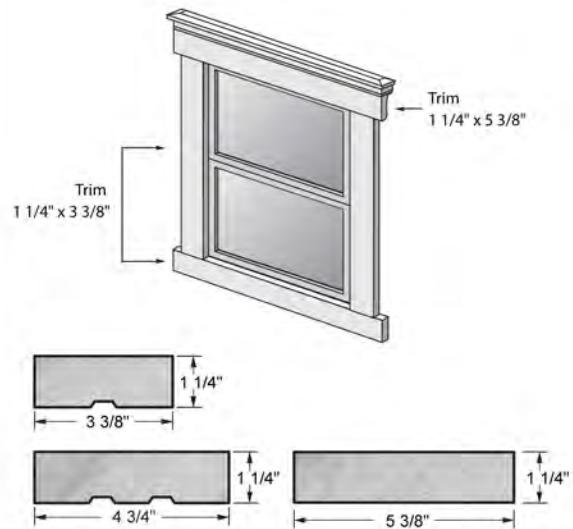

F R A S E R
W O O D S I D I N G
QUALITY THAT SHOWS WE CARE

Inside corner trim

Inside or outside corner trim

Inside and outside corner trim

Window trim

Victorian trim

Skirt board

Fascia trim

Skirt board -
Installation on masonry

F R A S E R
W O O D S I D I N G

"Exceptional Beauty. Uncompromised Quality"

Header

6" Header

Dimensions

Thickness :	1 5/16"
Height :	5 1/4"

7" Header

Dimensions

Thickness :	1 5/16"
Height :	6 1/4"

F R A S E R
W O O D S I D I N G

"Exceptional Beauty. Uncompromised Quality"

EZ Corner (1:2 scale)

EZ Corner

Dimensions

Thickness :	1 1/8"
Height :	5"

Thickness :	3/4"
Height :	4 1/4"

6" Crown

Dimensions

Thickness :	3/4"
Height :	5 1/4"

F R A S E R
W O O D S I D I N G

"Exceptional Beauty. Uncompromised Quality"

Casing

4" Casing