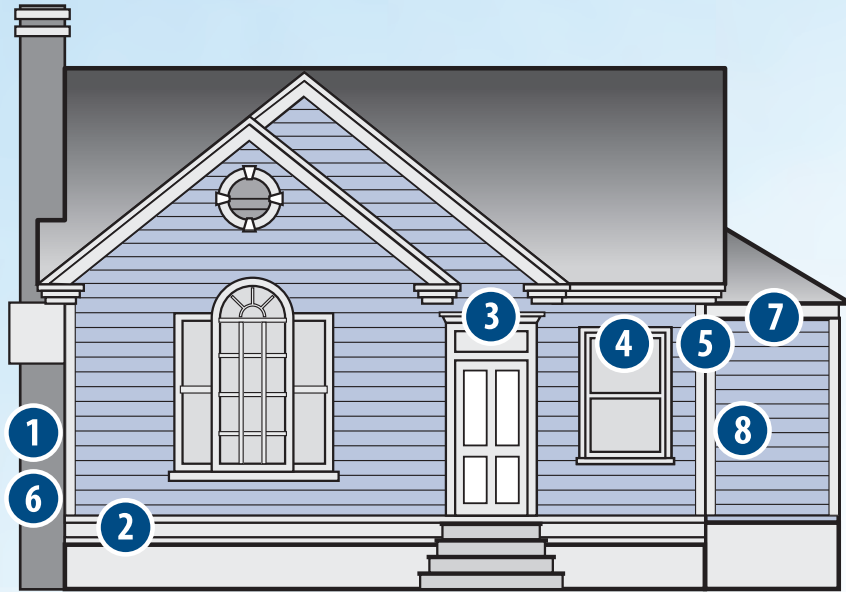

COVE
1" x 6"
1" x 8"

CHANNEL
1" x 6"
1" x 8"

CLAPBOARD
1" x 6"

BOARD AND BATTEN

1" x 8" (board)
1" x 10" (board)
and
1" x 2" (batten)

EVOLUTION SERIES

BEVEL
1" x 6"

EURO-V
1" x 6"

NEO
1" x 6"

1 +
6 Inside or outside trim

5 Inside and outside trim

2 Skirt board

7 Fascia trim

3 Victorian trim

8 Inside trim

4 Window trim