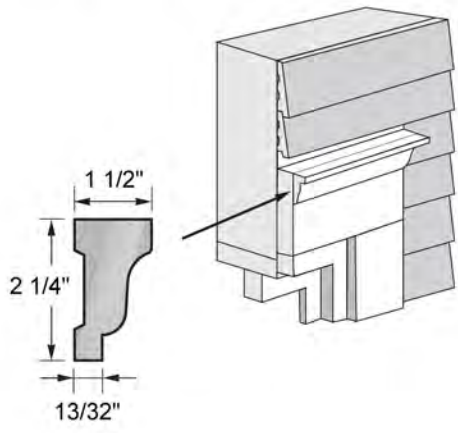

Victorian trim